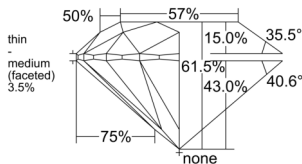

GIA®

FACSIMILE

GIA REPORT 5543143334

Verify this report at GIA.edu

GIA NATURAL DIAMOND DOSSIER®

December 03, 2025
GIA Report Number 5543143334
Shape and Cutting Style ..... Round Brilliant
Measurements ..... 4.41 - 4.43 x 2.72 mm

GRADING RESULTS

Carat Weight ..... 0.32 carat
Color Grade ..... D
Clarity Grade VS2
Cut Grade ..... Excellent

ADDITIONAL GRADING INFORMATION

Polish ..... Excellent
Symmetry ..... Very Good
Fluorescence ..... Strong Blue
Clarity Characteristics ..... Cloud, Crystal, Feather
Inscription(s): GIA 5543143334

PROPORTIONS

GRADING SCALES

GIA COLOR SCALE	GIA CLARITY SCALE	GIA CUT SCALE	
D	FLAWLESS	EXCELLENT	
E	INTERNALLY FLAWLESS		
F		VVS₁	VERY GOOD
G	VVS₂		
H	VS₁	GOOD	
I	VS₂		
J	SI₁	FAIR	
K	SI₂		
L	I₁	POOR	
M	I₂		
N	I₃		
O			
P			
Q			
R			
S			
T			
U			
V			
W			
X			
Y			
Z