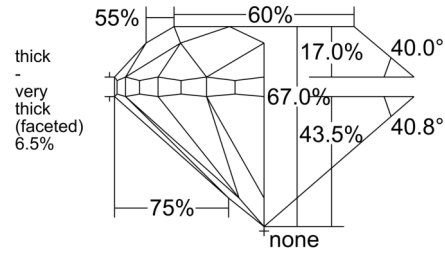

GIA NATURAL DIAMOND GRADING REPORT

December 08, 2025

GIA Report Number 5543163292

Shape and Cutting Style Round Brilliant

Measurements 6.02 - 6.10 x 4.06 mm

GRADING RESULTS

Carat Weight 1.00 carat

Color Grade D

Clarity Grade VS2

Cut Grade Good

ADDITIONAL GRADING INFORMATION

Polish Excellent

Symmetry Very Good

Fluorescence Faint

Inscription(s): GIA 5543163292

Comments: Pinpoints are not shown.

PROPORTIONS

Profile to actual proportions

CLARITY CHARACTERISTICS

KEY TO SYMBOLS*

- Crystal
- Feather
- △ Natural

* Red symbols denote internal characteristics (inclusions). Green or black symbols denote external characteristics (blemishes). Diagram is an approximate representation of the diamond, and symbols shown indicate type, position, and approximate size of clarity characteristics. All clarity characteristics may not be shown. Details of finish are not shown.