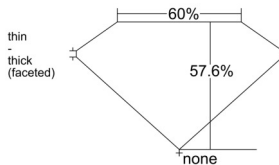

GIA®

FACSIMILE

GIA REPORT 5543165182

Verify this report at GIA.edu

GIA NATURAL DIAMOND DOSSIER®

December 10, 2025
GIA Report Number 5543165182
Shape and Cutting Style ..... Heart Brilliant
Measurements ..... 5.75 x 6.52 x 3.75 mm

GRADING RESULTS

Carat Weight ..... 0.80 carat
Color Grade ..... E
Clarity Grade SI1

ADDITIONAL GRADING INFORMATION

Polish ..... Excellent
Symmetry ..... Excellent
Fluorescence ..... None
Clarity Characteristics ..... Cloud, Crystal
Inscription(s): GIA 5543165182

PROPORTIONS

Profile not to actual proportions

GRADING SCALES

GIA COLOR SCALE		GIA CLARITY SCALE			
COLORLESS	D	VERY VERY SLIGHTLY INCLUDED	FLAWLESS		
	E		INTERNALLY FLAWLESS		
	F	VERY SLIGHTLY INCLUDED	VVS₁		
	G		VVS₂		
	H		VS₁		
	NEAR COLORLESS	I	SLIGHTLY INCLUDED	VS₂	
		J		SI₁	
		FAINT	K	INCLUDED	SI₂
			L		I₁
			M		I₂
VERT LIGHT	N	LIGHT	I₃		
	O				
	P				
	Q				
	R				
	S				
	T