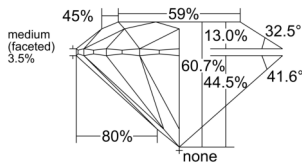

GIA®

FACSIMILE

GIA REPORT

5543170804

Verify this report at GIA.edu

GIA NATURAL DIAMOND DOSSIER®

December 06, 2025
GIA Report Number 5543170804
Shape and Cutting Style ..... Round Brilliant
Measurements ..... 4.64 - 4.65 x 2.82 mm

GRADING RESULTS

Carat Weight ..... 0.36 carat
Color Grade ..... H
Clarity Grade VS1
Cut Grade ..... Excellent

ADDITIONAL GRADING INFORMATION

Polish ..... Excellent
Symmetry ..... Excellent
Fluorescence ..... None
Clarity Characteristics ..... Feather, Needle, Pinpoint
Inscription(s): GIA 5543170804

PROPORTIONS

Profile to actual proportions

GRADING SCALES

GIA COLOR SCALE	GIA CLARITY SCALE	GIA CUT SCALE	
D	FLAWLESS	EXCELLENT	
E	INTERNALLY FLAWLESS		
F		VVS₁	VERY GOOD
G	VVS₂		
H	VS₁	GOOD	
I	VS₂		
J	SI₁	FAIR	
K	SI₂		
L	I₁	POOR	
M	I₂		
N	I₃		
O			
P			
Q			
R			
S			
T			
U			
V			
W			
X			
Y			
Z