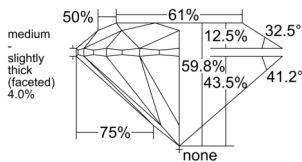

GIA®

FACSIMILE

GIA REPORT 5543182828

Verify this report at GIA.edu

GIA NATURAL DIAMOND DOSSIER®

December 08, 2025
GIA Report Number 5543182828
Shape and Cutting Style ..... Round Brilliant
Measurements ..... 5.13 - 5.16 x 3.08 mm

GRADING RESULTS

Carat Weight ..... 0.50 carat
Color Grade ..... G
Clarity Grade VVS1
Cut Grade ..... Excellent

ADDITIONAL GRADING INFORMATION

Polish ..... Excellent
Symmetry ..... Excellent
Fluorescence ..... None
Clarity Characteristics..... Pinpoint, Cloud, Internal Graining, Feather

Inscription(s): GIA 5543182828

PROPORTIONS

Profile to actual proportions