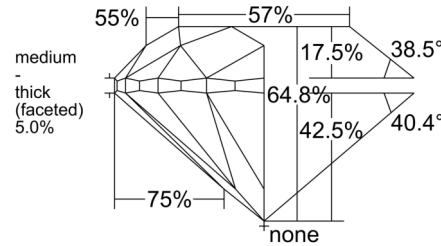

GIA REPORT
5543194043

Verify this report at GIA.edu

FACSIMILE

This is a digital representation of the original GIA Report. This representation might not be accepted in lieu of the original GIA Report in certain circumstances. The original GIA Report includes certain security features which are not reproducible on this facsimile.

GIA NATURAL DIAMOND GRADING REPORT

December 11, 2025
GIA Report Number 5543194043
Shape and Cutting Style ..... Round Brilliant
Measurements ..... 7.08 - 7.13 x 4.60 mm

GRADING RESULTS

Carat Weight ..... 1.50 carat
Color Grade ..... G
Clarity Grade SI1
Cut Grade ..... Very Good

ADDITIONAL GRADING INFORMATION

Polish ..... Excellent
Symmetry ..... Very Good
Fluorescence ..... Faint
Inscription(s): GIA 5543194043

Comments: Additional clouds are not shown. Pinpoints are not shown.

PROPORTIONS