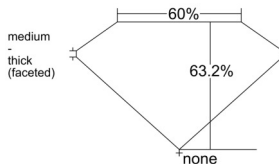

GIA®

FACSIMILE

GIA REPORT 5543198388

Verify this report at GIA.edu

GIA NATURAL DIAMOND DOSSIER®

December 10, 2025
GIA Report Number 5543198388
Shape and Cutting Style ..... Oval Brilliant
Measurements ..... 6.28 x 4.65 x 2.94 mm

GRADING RESULTS

Carat Weight ..... 0.54 carat
Color Grade ..... E
Clarity Grade VS1

ADDITIONAL GRADING INFORMATION

Polish ..... Excellent
Symmetry ..... Excellent
Fluorescence ..... Medium Blue
Clarity Characteristics ..... Crystal
Inscription(s): GIA 5543198388

PROPORTIONS

Profile not to actual proportions

GRADING SCALES

GIA COLOR SCALE		GIA CLARITY SCALE			
COLORLESS	D	VERY VERY SLIGHTLY INCLUDED	FLAWLESS		
	E		INTERNALLY FLAWLESS		
	F	VERY SLIGHTLY INCLUDED	VVS₁		
	G		VVS₂		
	H		VS₁		
	NEAR COLORLESS	I	SLIGHTLY INCLUDED	VS₂	
		J		SI₁	
		FAINT	K	INCLUDED	SI₂
			L		I₁
			M		I₂
VERT LIGHT	N	LIGHT	I₃		
	O				
	P				
	Q				
	R				
	S				
	T