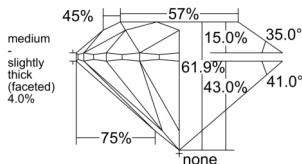

GIA®

FACSIMILE

GIA REPORT 5543214511

Verify this report at GIA.edu

GIA NATURAL DIAMOND DOSSIER®

December 11, 2025
GIA Report Number 5543214511
Shape and Cutting Style ..... Round Brilliant
Measurements ..... 4.14 - 4.16 x 2.57 mm

GRADING RESULTS

Carat Weight ..... 0.27 carat
Color Grade ..... G
Clarity Grade VS2
Cut Grade ..... Excellent

ADDITIONAL GRADING INFORMATION

Polish ..... Excellent
Symmetry ..... Excellent
Fluorescence ..... None
Clarity Characteristics ..... Cloud
Inscription(s): GIA 5543214511

PROPORTIONS

Profile to actual proportions

GRADING SCALES

GIA COLOR SCALE	GIA CLARITY SCALE	GIA CUT SCALE	
D	FLAWLESS	EXCELLENT	
E	INTERNALLY FLAWLESS		
F		VVS₁	VERY GOOD
G	VVS₂		
H	VS₁	GOOD	
I	VS₂		
J	SI₁	FAIR	
K	SI₂		
L	I₁	POOR	
M	I₂		
N	I₃		
O			
P			
Q			
R			
S			
T			
U			
V			
W			
X			
Y			
Z