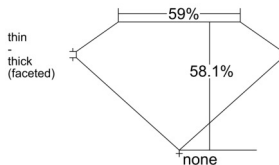

GIA®

FACSIMILE

GIA REPORT 5543216546

Verify this report at gia.edu

GIA NATURAL DIAMOND DOSSIER®

December 12, 2025
GIA Report Number 5543216546
Shape and Cutting Style ..... Heart Brilliant
Measurements ..... 4.99 x 5.60 x 3.26 mm

GRADING RESULTS

Carat Weight ..... 0.51 carat
Color Grade ..... F
Clarity Grade VVS2

ADDITIONAL GRADING INFORMATION

Polish ..... Excellent
Symmetry ..... Very Good
Fluorescence ..... None
Clarity Characteristics..... Cloud, Needle, Feather, Pinpoint
Inscription(s): GIA 5543216546

PROPORTIONS

Profile not to actual proportions

GRADING SCALES

GIA COLOR SCALE		GIA CLARITY SCALE			
COLORLESS	D	VERY VERY SLIGHTLY INCLUDED	FLAWLESS		
	E		INTERNALLY FLAWLESS		
	F	VERY SLIGHTLY INCLUDED	VVS₁		
	G		VVS₂		
	H		VS₁		
	NEAR COLORLESS	I	SLIGHTLY INCLUDED	VS₂	
		J		S₁	
		FAINT	K	INCLUDED	S₂
			L		I₁
			M		I₂
VERT LIGHT	N	INCLUDED	I₃		
	O				
	P				
	Q				
	R				
LIGHT	S				
	T				
	U				
	V				
	W				
X					
Y					
Z