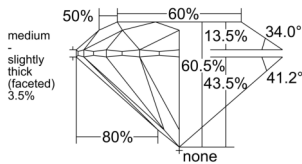

GIA®

FACSIMILE

GIA REPORT 5543219133

Verify this report at GIA.edu

GIA NATURAL DIAMOND DOSSIER®

December 11, 2025
GIA Report Number 5543219133
Shape and Cutting Style ..... Round Brilliant
Measurements ..... 5.71 - 5.74 x 3.47 mm

GRADING RESULTS

Carat Weight ..... 0.70 carat
Color Grade ..... D
Clarity Grade VS1
Cut Grade ..... Excellent

ADDITIONAL GRADING INFORMATION

Polish ..... Excellent
Symmetry ..... Excellent
Fluorescence ..... Faint
Clarity Characteristics..... Feather, Needle, Pinpoint, Indented
Natural

Inscription(s): GIA 5543219133

PROPORTIONS

Profile to actual proportions