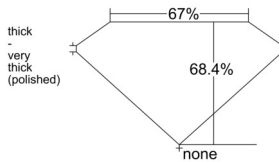

GIA®

FACSIMILE

GIA REPORT 5543224108

Verify this report at GIA.edu

GIA NATURAL DIAMOND DOSSIER®

December 12, 2025
GIA Report Number 5543224108
Shape and Cutting Style ..... **Cut-Cornered Rectangular Modified Brilliant**
Measurements ..... 5.38 x 4.28 x 2.93 mm

GRADING RESULTS

Carat Weight ..... 0.61 carat
Color Grade ..... G
Clarity Grade S11

ADDITIONAL GRADING INFORMATION

Polish ..... Excellent
Symmetry ..... Very Good
Fluorescence ..... Faint
Clarity Characteristics ..... Crystal
Inscription(s): GIA 5543224108

PROPORTIONS

Profile not to actual proportions

GRADING SCALES

GIA COLOR SCALE		GIA CLARITY SCALE			
COLORLESS	D	VERY VERY SLIGHTLY INCLUDED	FLAWLESS		
	E		INTERNALLY FLAWLESS		
	F	VERY SLIGHTLY INCLUDED	VVS₁		
	G		VVS₂		
	H		VS₁		
	NEAR COLORLESS	I	SLIGHTLY INCLUDED	VS₂	
		J		S1₁	
		FAINT	K	INCLUDED	S1₂
			L		I₁
			M		I₂
VERT LIGHT	N	INCLUDED	I₃		
	O				
	P				
	Q				
	R				
	S				
	T				
LIGHT	U				
	V				
	W				
	X				
Y					
Z