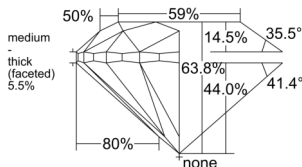

GIA®

FACSIMILE

GIA REPORT 5543229518

Verify this report at GIA.edu

GIA NATURAL DIAMOND DOSSIER®

December 16, 2025
GIA Report Number 5543229518
Shape and Cutting Style ..... Round Brilliant
Measurements ..... 5.57 - 5.61 x 3.57 mm

GRADING RESULTS

Carat Weight ..... 0.70 carat
Color Grade ..... G
Clarity Grade VS1
Cut Grade ..... Very Good

ADDITIONAL GRADING INFORMATION

Polish ..... Excellent
Symmetry ..... Excellent
Fluorescence ..... Strong Blue
Clarity Characteristics ..... Crystal, Indented Natural
Inspection(s): GIA 5543229518

PROPORTIONS

Profile to actual proportions