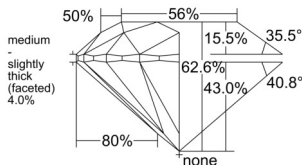

GIA®

FACSIMILE

GIA REPORT 5543240141

Verify this report at GIA.edu

GIA NATURAL DIAMOND DOSSIER®

December 16, 2025
GIA Report Number 5543240141
Shape and Cutting Style ..... Round Brilliant
Measurements ..... 5.74 - 5.79 x 3.61 mm

GRADING RESULTS

Carat Weight ..... 0.74 carat
Color Grade ..... H
Clarity Grade VS2
Cut Grade ..... Excellent

ADDITIONAL GRADING INFORMATION

Polish ..... Excellent
Symmetry ..... Excellent
Fluorescence ..... None
Clarity Characteristics ..... Cloud
Inscription(s): GIA 5543240141

PROPORTIONS

GRADING SCALES

GIA COLOR SCALE

COLORLESS	D
	E
	F
	G
	H
	I
	J
NEAR COLORLESS	K
	L
	M
FANT	N
	O
	P
	Q
VERY LIGHT	R
	S
	T
	U
	V
	W
	X
	Y
LIGHT	Z

GIA CLARITY SCALE

FLAWLESS	INTERNAL FLAWLESS	
		FLAWLESS
VERY VERY SLIGHTLY INCLUDED	VVS₁	
	VVS₂	
VERY SLIGHTLY INCLUDED	VS₁	
	VS₂	
SLIGHTLY INCLUDED	SI₁	
	SI₂	
INCLUDED	I₁	
	I₂	
	I₃	

GIA CUT SCALE

EXCELLENT
VERY GOOD
GOOD
FAIR
POOR