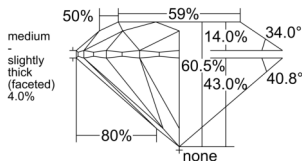

GIA®

FACSIMILE

GIA REPORT

5543243106

Verify this report at GIA.edu

GIA NATURAL DIAMOND DOSSIER®

December 19, 2025
GIA Report Number 5543243106
Shape and Cutting Style ..... Round Brilliant
Measurements ..... 4.36 - 4.37 x 2.64 mm

GRADING RESULTS

Carat Weight ..... 0.31 carat
Color Grade ..... G
Clarity Grade VS2
Cut Grade ..... Excellent

ADDITIONAL GRADING INFORMATION

Polish ..... Excellent
Symmetry ..... Excellent
Fluorescence ..... None
Clarity Characteristics ..... Crystal, Cloud
Inscription(s): GIA 5543243106

PROPORTIONS

Profile to actual proportions

GRADING SCALES

GIA COLOR SCALE

COLORLESS	D
	E
	F
	G
	H
	I
	J
NEAR COLORLESS	K
	L
	M
	N
	O
	P
	R
	S
	T
	U
	V
	W
	X
	Y
LIGHT	Z

GIA CLARITY SCALE

FLAWLESS	INTERNAL FLAWLESS	
		FLAWLESS
VERY VERY SLIGHTLY INCLUDED	VVS₁	
	VVS₂	
VERY SLIGHTLY INCLUDED	VS₁	
	VS₂	
SLIGHTLY INCLUDED	SI₁	
	SI₂	
INCLUDED	I₁	
	I₂	
	I₃	

GIA CUT SCALE

EXCELLENT
VERY GOOD
GOOD
FAIR
POOR