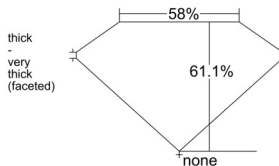

GIA®

FACSIMILE

GIA REPORT 5543249092

Verify this report at GIA.edu

GIA NATURAL DIAMOND DOSSIER®

December 18, 2025
GIA Report Number 5543249092
Shape and Cutting Style ..... Heart Brilliant
Measurements ..... 5.32 x 6.04 x 3.69 mm

GRADING RESULTS

Carat Weight ..... 0.70 carat
Color Grade ..... J
Clarity Grade VVS1

ADDITIONAL GRADING INFORMATION

Polish ..... Excellent
Symmetry ..... Excellent
Fluorescence ..... None
Clarity Characteristics ..... Feather
Inscription(s): GIA 5543249092

PROPORTIONS

Profile not to actual proportions

GRADING SCALES

GIA COLOR SCALE		GIA CLARITY SCALE			
COLORLESS	D	VERY VERY SLIGHTLY INCLUDED	FLAWLESS		
	E		INTERNALLY FLAWLESS		
	F	VERY SLIGHTLY INCLUDED	VVS₁		
	G		VVS₂		
	H		VS₁		
	NEAR COLORLESS	I	SLIGHTLY INCLUDED	VS₂	
		J		SI₁	
		FAINT	K	INCLUDED	SI₂
			L		I₁
			M		I₂
VERT LIGHT	N	INCLUDED	I₃		
	O				
	P				
	Q				
	R				
	S				
	T				
LIGHT	U				
	V				
	W				
	X				
Y					
Z