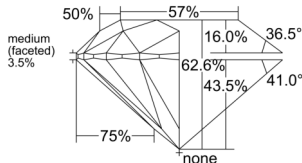

GIA®

FACSIMILE

GIA NATURAL DIAMOND DOSSIER®

December 17, 2025
GIA Report Number 5543256421
Shape and Cutting Style ..... Round Brilliant
Measurements ..... 4.47 - 4.48 x 2.80 mm

GRADING RESULTS

Carat Weight ..... 0.34 carat
Color Grade ..... E
Clarity Grade VVS1
Cut Grade ..... Excellent

ADDITIONAL GRADING INFORMATION

Polish ..... Excellent
Symmetry ..... Excellent
Fluorescence ..... None
Clarity Characteristics ..... Pinpoint
Inscription(s): GIA 5543256421

GIA REPORT 5543256421

Verify this report at GIA.edu

PROPORTIONS

Profile to actual proportions