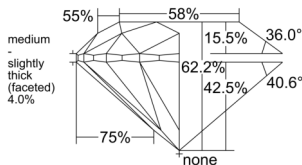

GIA®

FACSIMILE

GIA REPORT 5543278455

Verify this report at GIA.edu

GIA NATURAL DIAMOND DOSSIER®

December 22, 2025
GIA Report Number 5543278455
Shape and Cutting Style ..... Round Brilliant
Measurements ..... 5.64 - 5.68 x 3.52 mm

GRADING RESULTS

Carat Weight ..... 0.71 carat
Color Grade ..... D
Clarity Grade VS2
Cut Grade ..... Excellent

ADDITIONAL GRADING INFORMATION

Polish ..... Excellent
Symmetry ..... Excellent
Fluorescence ..... Medium Blue
Clarity Characteristics ..... Crystal, Cloud, Feather
Inscription(s): GIA 5543278455

PROPORTIONS

Profile to actual proportions