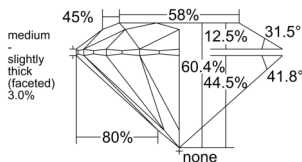

GIA®

FACSIMILE

GIA REPORT 5543314459

Verify this report at GIA.edu

GIA NATURAL DIAMOND DOSSIER®

December 26, 2025
GIA Report Number 5543314459
Shape and Cutting Style ..... Round Brilliant
Measurements ..... 5.42 - 5.44 x 3.28 mm

GRADING RESULTS

Carat Weight ..... 0.58 carat
Color Grade ..... E
Clarity Grade VVS1
Cut Grade ..... Excellent

ADDITIONAL GRADING INFORMATION

Polish ..... Excellent
Symmetry ..... Excellent
Fluorescence ..... None
Clarity Characteristics ..... Pinpoint, Feather
Inscription(s): GIA 5543314459

PROPORTIONS

Profile to actual proportions

GRADING SCALES

GIA COLOR SCALE	GIA CLARITY SCALE	GIA CUT SCALE	
D	FLAWLESS	EXCELLENT	
E	INTERNALLY FLAWLESS		
F		VVS₁	VERY GOOD
G	VVS₂		
H	VS₁	GOOD	
I	VS₂		
J	SI₁	FAIR	
K	SI₂		
L	I₁	POOR	
M			
N			
O	I₂		
P			
Q			
R	I₃		
S			
T			
U			
V			
W			
X			
Y			
Z