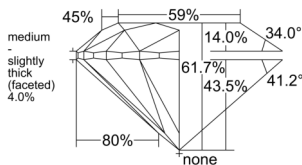

GIA®

FACSIMILE

GIA REPORT 5543322642

Verify this report at GIA.edu

GIA NATURAL DIAMOND DOSSIER®

December 26, 2025
GIA Report Number 5543322642
Shape and Cutting Style ..... Round Brilliant
Measurements ..... 4.67 - 4.70 x 2.89 mm

GRADING RESULTS

Carat Weight ..... 0.39 carat
Color Grade ..... J
Clarity Grade S11
Cut Grade ..... Excellent

ADDITIONAL GRADING INFORMATION

Polish ..... Excellent
Symmetry ..... Excellent
Fluorescence ..... Faint
Clarity Characteristics ..... Feather
Inscription(s): GIA 5543322642

PROPORTIONS

Profile to actual proportions