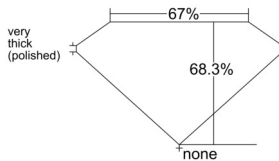

GIA®

FACSIMILE

GIA REPORT 5543348258

Verify this report at GIA.edu

GIA NATURAL DIAMOND DOSSIER®

December 31, 2025
GIA Report Number 5543348258
Shape and Cutting Style ..... **Cut-Cornered Rectangular Modified Brilliant**
Measurements ..... 5.56 x 4.43 x 3.03 mm

GRADING RESULTS

Carat Weight ..... 0.70 carat
Color Grade ..... D
Clarity Grade VS2

ADDITIONAL GRADING INFORMATION

Polish ..... Excellent
Symmetry ..... Excellent
Fluorescence ..... Medium Blue
Clarity Characteristics ..... Crystal
Inscription(s): GIA 5543348258

PROPORTIONS

Profile not to actual proportions

GRADING SCALES

GIA COLOR SCALE		GIA CLARITY SCALE			
COLORLESS	D	VERY VERY SLIGHTLY INCLUDED	FLAWLESS		
	E		INTERNALLY FLAWLESS		
	F	VERY SLIGHTLY INCLUDED	VVS₁		
	G		VVS₂		
	H		VS₁		
	NEAR COLORLESS	I	SLIGHTLY INCLUDED	VS₂	
		J		SI₁	
		FAINT	K	INCLUDED	SI₂
			L		I₁
			M		I₂
VERT LIGHT	N	LIGHT	I₃		
	O				
	P				
	Q				
	R				
	S				
	T				
LIGHT	U				
	V				
	W				
	X				
Y					
Z