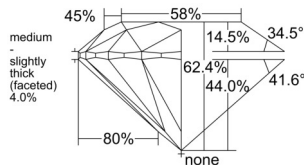

GIA®

FACSIMILE

GIA REPORT 5543368391

Verify this report at GIA.edu

GIA NATURAL DIAMOND DOSSIER®

January 08, 2026
GIA Report Number 5543368391
Shape and Cutting Style ..... Round Brilliant
Measurements ..... 5.95 - 5.98 x 3.72 mm

GRADING RESULTS

Carat Weight ..... 0.81 carat
Color Grade ..... H
Clarity Grade VS1
Cut Grade ..... Excellent

ADDITIONAL GRADING INFORMATION

Polish ..... Excellent
Symmetry ..... Excellent
Fluorescence ..... None
Clarity Characteristics ..... Feather, Pinpoint
Inscription(s): GIA 5543368391

PROPORTIONS

Profile to actual proportions