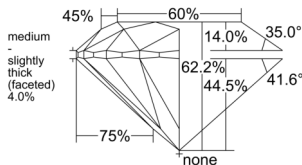

GIA®

FACSIMILE

GIA REPORT 5543371801

Verify this report at GIA.edu

GIA NATURAL DIAMOND DOSSIER®

January 05, 2026
GIA Report Number 5543371801
Shape and Cutting Style ..... Round Brilliant
Measurements ..... 5.83 - 5.87 x 3.64 mm

GRADING RESULTS

Carat Weight ..... 0.77 carat
Color Grade ..... D
Clarity Grade VVS1
Cut Grade ..... Excellent

ADDITIONAL GRADING INFORMATION

Polish ..... Excellent
Symmetry ..... Excellent
Fluorescence ..... None
Clarity Characteristics ..... Pinpoint, Feather
Inscription(s): GIA 5543371801

PROPORTIONS

Profile to actual proportions