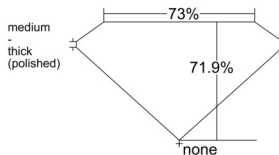

GIA®

FACSIMILE

GIA REPORT 5543375755

Verify this report at GIA.edu

GIA NATURAL DIAMOND DOSSIER®

January 08, 2026
GIA Report Number 5543375755
Shape and Cutting Style ..... Square Modified Brilliant
Measurements ..... 5.12 x 5.09 x 3.66 mm

GRADING RESULTS

Carat Weight ..... 0.80 carat
Color Grade ..... J
Clarity Grade VS1

ADDITIONAL GRADING INFORMATION

Polish ..... Excellent
Symmetry ..... Excellent
Fluorescence ..... None
Clarity Characteristics ..... Feather, Pinpoint
Inscription(s): GIA 5543375755

PROPORTIONS

Profile not to actual proportions

GRADING SCALES

GIA COLOR SCALE		GIA CLARITY SCALE			
COLORLESS	D	VERY VERY SLIGHTLY INCLUDED	FLAWLESS		
	E		INTERNALLY FLAWLESS		
	F		VVS₁		
	NEAR COLORLESS	G	VERY SLIGHTLY INCLUDED	VVS₂	
		H		VS₁	
		FAINT	I	SLIGHTLY INCLUDED	VS₂
			J		SI₁
			K		SI₂
	LIGHT	L	INCLUDED	I₁	
		M		I₂	
N		I₃			
O					
P					
Q					
R					
S					
T					
U					
V					
W					
X					
Y					
Z