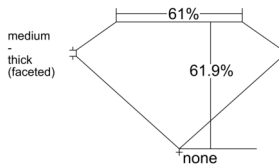

GIA®

FACSIMILE

GIA REPORT 5543450528

Verify this report at GIA.edu

GIA NATURAL DIAMOND DOSSIER®

January 16, 2026
GIA Report Number 5543450528
Shape and Cutting Style ..... Oval Brilliant
Measurements ..... 7.58 x 5.41 x 3.35 mm

GRADING RESULTS

Carat Weight ..... 0.90 carat
Color Grade I
Clarity Grade VS1

ADDITIONAL GRADING INFORMATION

Polish ..... Excellent
Symmetry ..... Very Good
Fluorescence ..... Medium Blue
Clarity Characteristics.....Crystal, Pinpoint, Indented Natural
Inscription(s): GIA 5543450528

PROPORTIONS

Profile not to actual proportions

GRADING SCALES

GIA COLOR SCALE		GIA CLARITY SCALE				
COLORLESS	D	VERY VERY SLIGHTLY INCLUDED	FLAWLESS			
	E		INTERNALLY FLAWLESS			
	F		VVS₁			
	G					
	NEAR COLORLESS		H	VVS₂		
			I			
	FAINT		J	VERY SLIGHTLY INCLUDED	VS₁	
			K		VS₂	
			L		SLIGHTLY INCLUDED	SI₁
			M	SI₂		
N		INCLUDED	I₁			
VERT LIGHT			O	I₂		
	P		I₃			
	Q					
LIGHT	R					
	S					
	T					
	U					
	V					
	W					
	X					
	Y					
	Z