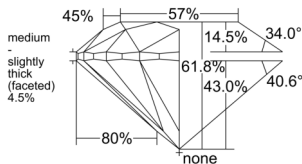

GIA®

FACSIMILE

GIA REPORT 5543451076

Verify this report at GIA.edu

GIA NATURAL DIAMOND DOSSIER®

January 16, 2026
GIA Report Number 5543451076
Shape and Cutting Style ..... Round Brilliant
Measurements ..... 5.28 - 5.30 x 3.27 mm

GRADING RESULTS

Carat Weight ..... 0.57 carat
Color Grade ..... G
Clarity Grade VS1
Cut Grade ..... Excellent

ADDITIONAL GRADING INFORMATION

Polish ..... Excellent
Symmetry ..... Excellent
Fluorescence ..... None
Clarity Characteristics ..... Feather, Needle, Pinpoint
Inscription(s): GIA 5543451076

PROPORTIONS

Profile to actual proportions