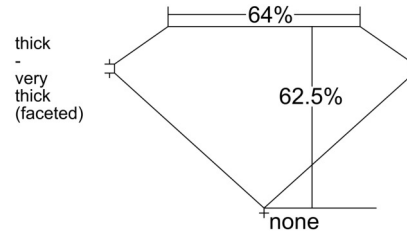

GIA NATURAL DIAMOND GRADING REPORT

January 14, 2026
 GIA Report Number 5543454606
 Shape and Cutting Style Pear Brilliant
 Measurements 9.28 x 5.81 x 3.63 mm

GRADING RESULTS

Carat Weight 1.20 carat
 Color Grade H
 Clarity Grade VS1

ADDITIONAL GRADING INFORMATION

Polish Excellent
 Symmetry Excellent
 Fluorescence None

Inscription(s): GIA 5543454606

Comments: Clouds are not shown. Pinpoints are not shown.

PROPORTIONS

Profile not to actual proportions

CLARITY CHARACTERISTICS

KEY TO SYMBOLS*

- Crystal
- ∖ Needle

* Red symbols denote internal characteristics (inclusions). Green or black symbols denote external characteristics (blemishes). Diagram is an approximate representation of the diamond, and symbols shown indicate type, position, and approximate size of clarity characteristics. All clarity characteristics may not be shown. Details of finish are not shown.