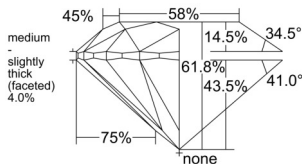

GIA®

FACSIMILE

GIA REPORT 5543481562

Verify this report at GIA.edu

GIA NATURAL DIAMOND DOSSIER®

January 21, 2026
GIA Report Number 5543481562
Shape and Cutting Style ..... Round Brilliant
Measurements ..... 4.44 - 4.46 x 2.75 mm

GRADING RESULTS

Carat Weight ..... 0.33 carat
Color Grade I
Clarity Grade VS1
Cut Grade ..... Excellent

ADDITIONAL GRADING INFORMATION

Polish ..... Excellent
Symmetry ..... Excellent
Fluorescence ..... None
Clarity Characteristics ..... Cloud
Inscription(s): GIA 5543481562

PROPORTIONS

GRADING SCALES

GIA COLOR SCALE

COLOURESS	D
	E
	F
	G
	H
	I
	J
NEAR COLOURESS	K
	L
FAIN	M
	N
	O
	P
	Q
	R
	S
	T
	U
	V
	W
	X
	Y
	Z

GIA CLARITY SCALE

FLAWLESS	INTERNAL FLAWLESS	
		FLAWLESS
VERY VERY SLIGHTLY INCLUDED	VVS₁	
	VVS₂	
VERY SLIGHTLY INCLUDED	VS₁	
	VS₂	
SLIGHTLY INCLUDED	SI₁	
	SI₂	
INCLUDED	I₁	
	I₂	
	I₃	

GIA CUT SCALE

EXCELLENT
VERY GOOD
GOOD
FAIR
POOR