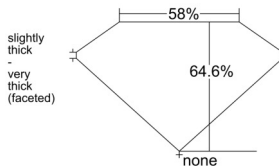

GIA®

FACSIMILE

GIA REPORT 5543488084

Verify this report at GIA.edu

GIA NATURAL DIAMOND DOSSIER®

January 21, 2026
GIA Report Number 5543488084
Shape and Cutting Style ..... Pear Brilliant
Measurements ..... 6.34 x 4.06 x 2.63 mm

GRADING RESULTS

Carat Weight ..... 0.41 carat
Color Grade ..... G
Clarity Grade VS1

ADDITIONAL GRADING INFORMATION

Polish ..... Excellent
Symmetry ..... Excellent
Fluorescence ..... None
Clarity Characteristics ..... Crystal
Inscription(s): GIA 5543488084

PROPORTIONS

Profile not to actual proportions

GRADING SCALES

GIA COLOR SCALE		GIA CLARITY SCALE			
COLORLESS	D	VERY VERY SLIGHTLY INCLUDED	FLAWLESS		
	E		INTERNALLY FLAWLESS		
	F	VERY SLIGHTLY INCLUDED	VVS₁		
	G		VVS₂		
	H		VS₁		
	NEAR COLORLESS	I	SLIGHTLY INCLUDED	VS₂	
		J		SI₁	
		FAINT	K	INCLUDED	SI₂
			L		I₁
			M		I₂
VERT LIGHT	N	LIGHT	I₃		
	O				
	P				
	Q				
	R