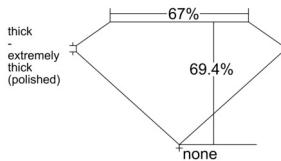

GIA®

FACSIMILE

GIA REPORT 5543547806

Verify this report at GIA.edu

GIA NATURAL DIAMOND DOSSIER®

January 30, 2026
GIA Report Number 5543547806
Shape and Cutting Style ..... Emerald Cut
Measurements ..... 5.81 x 4.38 x 3.04 mm

GRADING RESULTS

Carat Weight ..... 0.80 carat
Color Grade ..... G
Clarity Grade VVS1

ADDITIONAL GRADING INFORMATION

Polish ..... Excellent
Symmetry ..... Excellent
Fluorescence ..... Medium Blue
Clarity Characteristics ..... Pinpoint
Inscription(s): GIA 5543547806

PROPORTIONS

Profile not to actual proportions

GRADING SCALES

GIA COLOR SCALE		GIA CLARITY SCALE			
COLORLESS	D	VERY VERY SLIGHTLY INCLUDED	FLAWLESS		
	E		INTERNALLY FLAWLESS		
	F	VERY SLIGHTLY INCLUDED	VVS₁		
	G		VVS₂		
	H		VS₁		
	NEAR COLORLESS	I	SLIGHTLY INCLUDED	VS₂	
		J		SI₁	
		FAINT	K	INCLUDED	SI₂
			L		I₁
			M		I₂
VERT LIGHT	N	LIGHT	I₃		
	O				
	P				
	Q				
	R				
	S				
	T