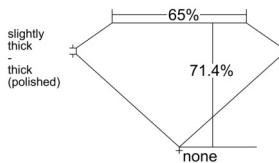

GIA®

FACSIMILE

GIA REPORT 5543564958

Verify this report at GIA.edu

GIA NATURAL DIAMOND DOSSIER®

February 09, 2026
GIA Report Number 5543564958
Shape and Cutting Style ..... **Cut-Cornered Rectangular Modified Brilliant**
Measurements ..... 5.43 x 3.88 x 2.77 mm

GRADING RESULTS

Carat Weight ..... 0.50 carat
Color Grade I
Clarity Grade VS2

ADDITIONAL GRADING INFORMATION

Polish ..... Excellent
Symmetry ..... Excellent
Fluorescence ..... None
Clarity Characteristics ..... Crystal, Cloud
Inscription(s): GIA 5543564958

PROPORTIONS

Profile not to actual proportions

GRADING SCALES

GIA COLOR SCALE		GIA CLARITY SCALE			
COLORLESS	D	VERY VERY SLIGHTLY INCLUDED	FLAWLESS		
	E		INTERNALLY FLAWLESS		
	F		VVS₁		
	G		VVS₂		
	NEAR COLORLESS	H	VERY SLIGHTLY INCLUDED	VS₁	
		I		VS₂	
		FAINT	J	SLIGHTLY INCLUDED	SI₁
			K		SI₂
	L		I₁		
	VERT LIGHT		M	INCLUDED	I₂
N			I₃		
O					
P					
LIGHT	Q				
	R				
	S				
	T				
	U				
	Z