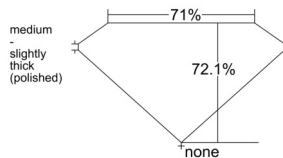

GIA®

FACSIMILE

GIA REPORT 5543581084

Verify this report at GIA.edu

GIA NATURAL DIAMOND DOSSIER®

February 04, 2026
GIA Report Number 5543581084
Shape and Cutting Style ..... Square Modified Brilliant
Measurements ..... 4.72 x 4.69 x 3.38 mm

GRADING RESULTS

Carat Weight ..... 0.60 carat
Color Grade ..... E
Clarity Grade VVS1

ADDITIONAL GRADING INFORMATION

Polish ..... Excellent
Symmetry ..... Very Good
Fluorescence ..... None
Clarity Characteristics ..... Feather
Inscription(s): GIA 5543581084

PROPORTIONS

Profile not to actual proportions

GRADING SCALES

GIA COLOR SCALE		GIA CLARITY SCALE	
COLORLESS	D	VERY VERY SLIGHTLY INCLUDED	FLAWLESS
	E		INTERNALLY FLAWLESS
	F		VVS₁
	G		VVS₂
	H		VS₁
	I		VS₂
	J		SI₁
	K		SI₂
	L		I₁
	M		I₂
NEAR COLORLESS	N	SLIGHTLY INCLUDED	I₃
	O		
	P		
	Q		
FAINT	R		
	S		
	T		
	U		
VERY LIGHT	V		
	W		
	X		
	Y		
LIGHT	Z