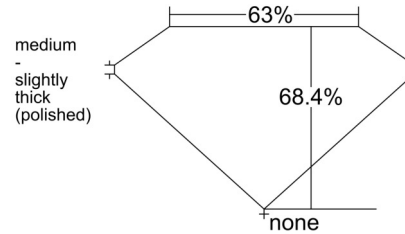

GIA NATURAL DIAMOND GRADING REPORT

February 09, 2026
GIA Report Number 5543582419
Shape and Cutting Style Square Emerald Cut
Measurements 6.21 x 6.17 x 4.22 mm

GRADING RESULTS

Carat Weight 1.50 carat
Color Grade J
Clarity Grade VVS1

ADDITIONAL GRADING INFORMATION

Polish Excellent
Symmetry Very Good
Fluorescence None
Inscription(s): GIA 5543582419

PROPORTIONS

Profile not to actual proportions

CLARITY CHARACTERISTICS

KEY TO SYMBOLS*

Feather

* Red symbols denote internal characteristics (inclusions). Green or black symbols denote external characteristics (blemishes). Diagram is an approximate representation of the diamond, and symbols shown indicate type, position, and approximate size of clarity characteristics. All clarity characteristics may not be shown. Details of finish are not shown.