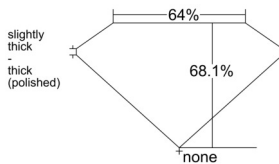

GIA®

FACSIMILE

GIA REPORT 5543599266

Verify this report at GIA.edu

GIA NATURAL DIAMOND DOSSIER®

February 09, 2026
GIA Report Number 5543599266
Shape and Cutting Style ..... **Cut-Cornered Rectangular Modified Brilliant**
Measurements ..... 4.63 x 3.43 x 2.34 mm

GRADING RESULTS

Carat Weight ..... 0.30 carat
Color Grade ..... H
Clarity Grade VVS1

ADDITIONAL GRADING INFORMATION

Polish ..... Excellent
Symmetry ..... Very Good
Fluorescence ..... None
Clarity Characteristics ..... Pinpoint
Inscription(s): GIA 5543599266

PROPORTIONS

Profile not to actual proportions

GRADING SCALES

GIA COLOR SCALE		GIA CLARITY SCALE			
COLORLESS	D	VERY VERY SLIGHTLY INCLUDED	FLAWLESS		
	E		INTERNALLY FLAWLESS		
	F	VERY SLIGHTLY INCLUDED	VVS₁		
	G		VVS₂		
	H		VS₁		
	NEAR COLORLESS	I	SLIGHTLY INCLUDED	VS₂	
		J		SI₁	
		FAINT	K	INCLUDED	SI₂
			L		I₁
			M		I₂
VERT LIGHT	N	LIGHT	I₃		
	O				
	P				
	Q				
	R