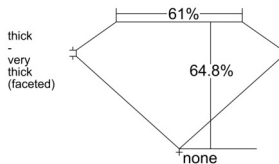

GIA®

FACSIMILE

GIA REPORT 5543628832

Verify this report at GIA.edu

GIA NATURAL DIAMOND DOSSIER®

February 11, 2026
GIA Report Number 5543628832
Shape and Cutting Style ..... Pear Brilliant
Measurements ..... 7.61 x 5.16 x 3.34 mm

GRADING RESULTS

Carat Weight ..... 0.81 carat
Color Grade ..... F
Clarity Grade VS1

ADDITIONAL GRADING INFORMATION

Polish ..... Excellent
Symmetry ..... Very Good
Fluorescence ..... Medium Blue
Clarity Characteristics ..... Crystal, Needle, Pinpoint
Inscription(s): GIA 5543628832

PROPORTIONS

Profile not to actual proportions

GRADING SCALES

GIA COLOR SCALE		GIA CLARITY SCALE			
COLORLESS	D	VERY VERY SLIGHTLY INCLUDED	FLAWLESS		
	E		INTERNALLY FLAWLESS		
	F		VS₁		
	NEAR COLORLESS	G	VERY SLIGHTLY INCLUDED	VS₂	
		H		VS₁	
		FANT	I	SLIGHTLY INCLUDED	VS₂
			J		SI₁
	K		SI₂		
	VERT LIGHT		L	INCLUDED	I₁
		M	I₂		
N		I₃			
O					
P					
Q					
R					
LIGHT	S				
	T				
	U				
	V				
	W				
	X				
Y					
Z