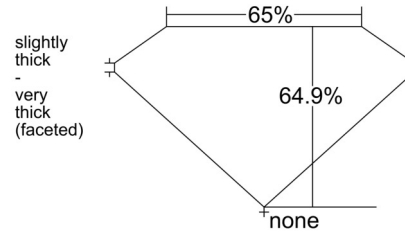

PROPORTIONS

Profile not to actual proportions