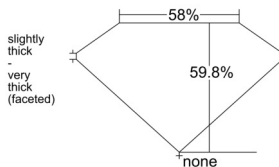

GIA®

FACSIMILE

GIA REPORT 5543682867

Verify this report at GIA.edu

GIA NATURAL DIAMOND DOSSIER®

February 23, 2026
GIA Report Number 5543682867
Shape and Cutting Style ..... Heart Brilliant
Measurements ..... 5.30 x 5.99 x 3.58 mm

GRADING RESULTS

Carat Weight ..... 0.70 carat
Color Grade ..... J
Clarity Grade VS2

ADDITIONAL GRADING INFORMATION

Polish ..... Very Good
Symmetry ..... Very Good
Fluorescence ..... Medium Blue
Clarity Characteristics ..... Crystal, Feather
Inscription(s): GIA 5543682867

PROPORTIONS

Profile not to actual proportions

GRADING SCALES

GIA COLOR SCALE		GIA CLARITY SCALE			
COLORLESS	D	VERY VERY SLIGHTLY INCLUDED	FLAWLESS		
	E		INTERNALLY FLAWLESS		
	F		VS₁		
	NEAR COLORLESS	G	VERY SLIGHTLY INCLUDED	VS₂	
		H		VS₁	
		FAINT	I	SLIGHTLY INCLUDED	VS₂
			J		SI₁
			K		SI₂
	LIGHT	L	INCLUDED	I₁	
		M		I₂	
N		I₃			
O					
P					
Q					
R					
S					
T					
U					
V					
W					
X					
Y					
Z