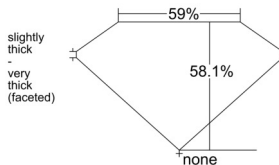

GIA®

FACSIMILE

GIA REPORT 5543702184

Verify this report at GIA.edu

GIA NATURAL DIAMOND DOSSIER®

February 24, 2026
GIA Report Number 5543702184
Shape and Cutting Style ..... Heart Brilliant
Measurements ..... 4.28 x 4.74 x 2.75 mm

GRADING RESULTS

Carat Weight ..... 0.31 carat
Color Grade ..... D
Clarity Grade VVS1

ADDITIONAL GRADING INFORMATION

Polish ..... Excellent
Symmetry ..... Very Good
Fluorescence ..... Faint
Clarity Characteristics ..... Feather
Inscription(s): GIA 5543702184

PROPORTIONS

Profile not to actual proportions

GRADING SCALES

GIA COLOR SCALE		GIA CLARITY SCALE		
COLORLESS	D	VERY VERY SLIGHTLY INCLUDED	FLAWLESS	
	E		INTERNALLY FLAWLESS	
	F		VVS₁	
	G		VVS₂	
	NEAR COLORLESS	H	VERY SLIGHTLY INCLUDED	VS₁
		I		VS₂
		J	SLIGHTLY INCLUDED	SI₁
		K		SI₂
	FAINT	L	INCLUDED	I₁
		M		I₂
N		I₃		
O				
VERT LIGHT		P		
		Q		
		R		
		S		
LIGHT	T			
	U			
	V			
	W			
	X			
	Y			
	Z