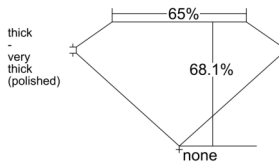

GIA®

FACSIMILE

GIA REPORT 5543713767

Verify this report at GIA.edu

GIA NATURAL DIAMOND DOSSIER®

February 26, 2026

GIA Report Number 5543713767

Shape and Cutting Style ..... Square Emerald Cut

Measurements ..... 4.91 x 4.84 x 3.30 mm

GRADING RESULTS

Carat Weight ..... 0.73 carat

Color Grade I

Clarity Grade VS2

ADDITIONAL GRADING INFORMATION

Polish ..... Excellent

Symmetry ..... Excellent

Fluorescence ..... Medium Blue

Clarity Characteristics ..... Cloud, Crystal

Inscription(s): GIA 5543713767

PROPORTIONS

Profile not to actual proportions

GRADING SCALES

GIA COLOR SCALE		GIA CLARITY SCALE			
COLORLESS	D	VERY VERY SLIGHTLY INCLUDED	FLAWLESS		
	E		INTERNALLY FLAWLESS		
	F		VVS₁		
	NEAR COLORLESS	G	VERY SLIGHTLY INCLUDED	VVS₂	
		H		VS₁	
		FAINT	I	SLIGHTLY INCLUDED	VS₂
			J		SI₁
	K		SI₂		
	VERT LIGHT		L	INCLUDED	I₁
			M		I₂
N			I₃		
O					
P					
Q					
R					
LIGHT	S				
	T				
	U				
	V				
	W				
X					
Y					
Z