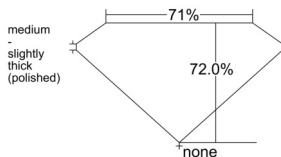

GIA®

FACSIMILE

GIA REPORT 5543722380

Verify this report at GIA.edu

GIA NATURAL DIAMOND DOSSIER®

February 27, 2026
GIA Report Number 5543722380
Shape and Cutting Style ..... Square Modified Brilliant
Measurements ..... 4.02 x 3.95 x 2.85 mm

GRADING RESULTS

Carat Weight ..... 0.37 carat
Color Grade ..... D
Clarity Grade VS2

ADDITIONAL GRADING INFORMATION

Polish ..... Excellent
Symmetry ..... Very Good
Fluorescence ..... None
Clarity Characteristics ..... Crystal, Cloud
Inscription(s): GIA 5543722380

PROPORTIONS

Profile not to actual proportions

GRADING SCALES

GIA COLOR SCALE		GIA CLARITY SCALE			
COLORLESS	D	VERY VERY SLIGHTLY INCLUDED	FLAWLESS		
	E		INTERNALLY FLAWLESS		
	F		VVS₁		
	G		VVS₂		
	H		VS₁		
	I		VS₂		
	NEAR COLORLESS	J	SLIGHTLY INCLUDED	SI₁	
		K		SI₂	
		L		I₁	
		FAINT	M	INCLUDED	I₂
N			I₃		
O					
VERT LIGHT	P				
	Q				
	R				
	LIGHT	S			
		T			
		U			
V					
W					
X					
Y					
Z