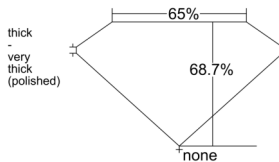

GIA®

FACSIMILE

GIA REPORT 5543731423

Verify this report at GIA.edu

GIA NATURAL DIAMOND DOSSIER®

March 02, 2026
GIA Report Number 5543731423
Shape and Cutting Style ..... Square Emerald Cut
Measurements ..... 4.42 x 4.34 x 2.98 mm

GRADING RESULTS

Carat Weight ..... 0.53 carat
Color Grade ..... E
Clarity Grade VS2

ADDITIONAL GRADING INFORMATION

Polish ..... Excellent
Symmetry ..... Good
Fluorescence ..... None
Clarity Characteristics ..... Cloud
Inscription(s): GIA 5543731423

PROPORTIONS

Profile not to actual proportions

GRADING SCALES

GIA COLOR SCALE		GIA CLARITY SCALE			
COLORLESS	D	VERY VERY SLIGHTLY INCLUDED	FLAWLESS		
	E		INTERNALLY FLAWLESS		
	F	VERY SLIGHTLY INCLUDED	VVS₁		
	G		VVS₂		
	H		VS₁		
	NEAR COLORLESS	I	SLIGHTLY INCLUDED	VS₂	
		J		SI₁	
		FAINT	K	INCLUDED	SI₂
			L		I₁
			M		I₂
VERT LIGHT	N	LIGHT	I₃		
	O				
	P				
	Q				
	R