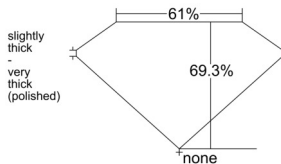

GIA®

FACSIMILE

GIA REPORT 5543731605

Verify this report at GIA.edu

GIA NATURAL DIAMOND DOSSIER®

March 02, 2026
GIA Report Number 5543731605
Shape and Cutting Style ..... Square Emerald Cut
Measurements ..... 4.81 x 4.80 x 3.33 mm

GRADING RESULTS

Carat Weight ..... 0.70 carat
Color Grade ..... D
Clarity Grade VS2

ADDITIONAL GRADING INFORMATION

Polish ..... Excellent
Symmetry ..... Very Good
Fluorescence ..... None
Clarity Characteristics ..... Crystal
Inscription(s): GIA 5543731605

PROPORTIONS

Profile not to actual proportions

GRADING SCALES

GIA COLOR SCALE		GIA CLARITY SCALE			
COLORLESS	D	VERY VERY SLIGHTLY INCLUDED	FLAWLESS		
	E		INTERNALLY FLAWLESS		
	F	VERY SLIGHTLY INCLUDED	VVS₁		
	G		VVS₂		
	H		VS₁		
	NEAR COLORLESS	I	SLIGHTLY INCLUDED	VS₂	
		J		SI₁	
		FAINT	K	INCLUDED	SI₂
			L		I₁
			M		I₂
VERT LIGHT	N	LIGHT	I₃		
	O				
	P				
	Q				
	R