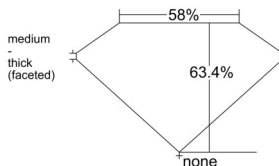

GIA®

FACSIMILE

GIA REPORT 5543736096

Verify this report at GIA.edu

GIA NATURAL DIAMOND DOSSIER®

March 04, 2026
GIA Report Number 5543736096
Shape and Cutting Style ..... Pear Brilliant
Measurements ..... 7.90 x 4.81 x 3.05 mm

GRADING RESULTS

Carat Weight ..... 0.70 carat
Color Grade ..... D
Clarity Grade S11

ADDITIONAL GRADING INFORMATION

Polish ..... Excellent
Symmetry ..... Very Good
Fluorescence ..... Medium Blue
Clarity Characteristics ..... Crystal
Inscription(s): GIA 5543736096

PROPORTIONS

Profile not to actual proportions

GRADING SCALES

GIA COLOR SCALE		GIA CLARITY SCALE			
COLORLESS	D	VERY VERY SLIGHTLY INCLUDED	FLAWLESS		
	E		INTERNALLY FLAWLESS		
	F	VERY SLIGHTLY INCLUDED	VVS₁		
	G		VVS₂		
	H		VS₁		
	NEAR COLORLESS	I	SLIGHTLY INCLUDED	VS₂	
		J		S1₁	
		FAINT	K	INCLUDED	S1₂
			L		I₁
			M		I₂
VERT LIGHT	N	LIGHT	I₃		
	O				
	P				
	Q				
	R