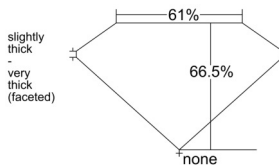

GIA®

FACSIMILE

GIA REPORT 5543736318

Verify this report at GIA.edu

GIA NATURAL DIAMOND DOSSIER®

March 02, 2026
GIA Report Number 5543736318
Shape and Cutting Style ..... Pear Brilliant
Measurements ..... 7.33 x 4.83 x 3.21 mm

GRADING RESULTS

Carat Weight ..... 0.70 carat
Color Grade ..... H
Clarity Grade VS1

ADDITIONAL GRADING INFORMATION

Polish ..... Excellent
Symmetry ..... Very Good
Fluorescence ..... Faint
Clarity Characteristics..... Crystal, Needle, Pinpoint, Indented
Natural

Inscription(s): GIA 5543736318

PROPORTIONS

Profile not to actual proportions

GRADING SCALES

GIA COLOR SCALE		GIA CLARITY SCALE			
COLORLESS	D	VERY VERY SLIGHTLY INCLUDED	FLAWLESS		
	E		INTERNALLY FLAWLESS		
	F	VERY SLIGHTLY INCLUDED	VVS₁		
	G		VVS₂		
	H		VS₁		
	NEAR COLORLESS	I	SLIGHTLY INCLUDED	VS₂	
		J		SI₁	
		FAINT	K	INCLUDED	SI₂
			L		I₁
			M		I₂
VERT LIGHT	N	INCLUDED	I₃		
	O				
	P				
	Q				
	R				
	S				
LIGHT	T				
	U				
	V				
	W				
	X				
Y					
Z