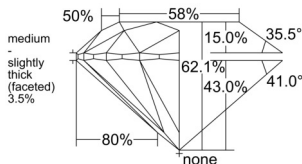

GIA®

FACSIMILE

GIA REPORT 5543755344

Verify this report at GIA.edu

GIA NATURAL DIAMOND DOSSIER®

March 06, 2026
GIA Report Number 5543755344
Shape and Cutting Style ..... Round Brilliant
Measurements ..... 4.72 - 4.74 x 2.93 mm

GRADING RESULTS

Carat Weight ..... 0.40 carat
Color Grade I
Clarity Grade SI2
Cut Grade ..... Excellent

ADDITIONAL GRADING INFORMATION

Polish ..... Excellent
Symmetry ..... Excellent
Fluorescence ..... None
Clarity Characteristics ..... Cloud
Inscription(s): GIA 5543755344

PROPORTIONS

GRADING SCALES

GIA
COLOR
SCALE

COLOURESS	D
	E
	F
	G
	H
	I
	J
NEAR COLOURESS	K
	L
FAIN	M
	N
	O
	P
VERY LIGHT	Q
	R
	S
	T
	U
	V
	W
	X
	Y
LIGHT	Z

GIA
CLARITY
SCALE

	FLAWLESS
	INTERNALLY FLAWLESS
VERY VERY SLIGHTLY INCLUDED	VVS₁
	VVS₂
VERY SLIGHTLY INCLUDED	VS₁
	VS₂
SLIGHTLY INCLUDED	SI₁
	SI₂
INCLUDED	I₁
	I₂
	I₃

GIA
CUT
SCALE

	EXCELLENT
	VERY GOOD
	GOOD
	FAIR
	POOR