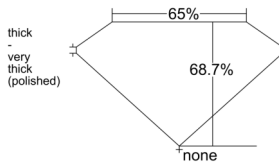

GIA®

FACSIMILE

GIA REPORT 5543757572

Verify this report at GIA.edu

GIA NATURAL DIAMOND DOSSIER®

March 06, 2026
GIA Report Number 5543757572
Shape and Cutting Style ..... Square Emerald Cut
Measurements ..... 5.22 x 5.19 x 3.56 mm

GRADING RESULTS

Carat Weight ..... 0.90 carat
Color Grade I
Clarity Grade VS1

ADDITIONAL GRADING INFORMATION

Polish ..... Excellent
Symmetry ..... Very Good
Fluorescence ..... Faint
Clarity Characteristics..... Crystal, Cloud, Pinpoint
Inscription(s): GIA 5543757572

PROPORTIONS

Profile not to actual proportions

GRADING SCALES

GIA COLOR SCALE		GIA CLARITY SCALE			
COLORLESS	D	VERY VERY SLIGHTLY INCLUDED	FLAWLESS		
	E		INTERNALLY FLAWLESS		
	F		VVS₁		
	NEAR COLORLESS	G	VVS₂		
		H	VERY SLIGHTLY INCLUDED	VS₁	
		I		VS₂	
		FAINT	J	SLIGHTLY INCLUDED	SI₁
			K		SI₂
	L		INCLUDED		I₁
	M			I₂	
VERT LIGHT	N			I₃	
	O				
	P				
	Q				
	R				
LIGHT	S				
	T				
	U				
	V				
	W				
	X				
	Y				
	Z