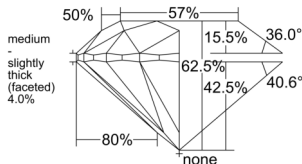

GIA®

FACSIMILE

GIA REPORT 5543769806

Verify this report at GIA.edu

GIA NATURAL DIAMOND DOSSIER®

March 09, 2026
GIA Report Number 5543769806
Shape and Cutting Style ..... Round Brilliant
Measurements ..... 5.87 - 5.91 x 3.68 mm

GRADING RESULTS

Carat Weight ..... 0.80 carat
Color Grade ..... G
Clarity Grade VS2
Cut Grade ..... Excellent

ADDITIONAL GRADING INFORMATION

Polish ..... Excellent
Symmetry ..... Excellent
Fluorescence ..... None
Clarity Characteristics ..... Crystal, Feather
Inscription(s): GIA 5543769806

PROPORTIONS

Profile to actual proportions

GRADING SCALES

GIA COLOR SCALE	GIA CLARITY SCALE	GIA CUT SCALE	
D	FLAWLESS	EXCELLENT	
E	INTERNALLY FLAWLESS		
F		VVS₁	VERY GOOD
G	VVS₂		
H	VS₁	GOOD	
I	VS₂		
J	SI₁	FAIR	
K	SI₂		
L	I₁	POOR	
M	I₂		
N	I₃		
O			
P			
Q			
R			
S			
T			
U			
V			
W			
X			
Y			
Z