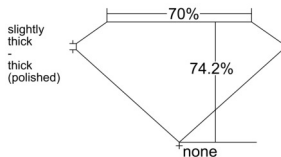

GIA®

FACSIMILE

GIA REPORT 5543773410

Verify this report at GIA.edu

GIA NATURAL DIAMOND DOSSIER®

March 09, 2026
GIA Report Number 5543773410
Shape and Cutting Style ..... Square Modified Brilliant
Measurements ..... 5.03 x 5.00 x 3.71 mm

GRADING RESULTS

Carat Weight ..... 0.81 carat
Color Grade I
Clarity Grade VS2

ADDITIONAL GRADING INFORMATION

Polish ..... Excellent
Symmetry ..... Very Good
Fluorescence ..... Faint
Clarity Characteristics ..... Cloud, Crystal
Inscription(s): GIA 5543773410

PROPORTIONS

Profile not to actual proportions

GRADING SCALES

GIA COLOR SCALE		GIA CLARITY SCALE			
COLORLESS	D	VERY VERY SLIGHTLY INCLUDED	FLAWLESS		
	E		INTERNALLY FLAWLESS		
	F		VVS₁		
	NEAR COLORLESS	G	VERY SLIGHTLY INCLUDED	VVS₂	
		H		VS₁	
		FAINT	I	SLIGHTLY INCLUDED	VS₂
			J		SI₁
			K	SI₂	
	LIGHT	L	INCLUDED	I₁	
		M		I₂	
N		I₃			
O					
P					
Q					
R