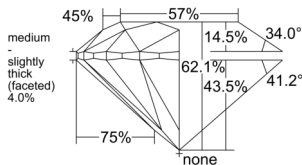

GIA®

FACSIMILE

GIA REPORT 5543785178

Verify this report at GIA.edu

GIA NATURAL DIAMOND DOSSIER®

April 14, 2026
GIA Report Number 5543785178
Shape and Cutting Style ..... Round Brilliant
Measurements ..... 5.01 - 5.04 x 3.12 mm

GRADING RESULTS

Carat Weight ..... 0.48 carat
Color Grade ..... G
Clarity Grade VS1
Cut Grade ..... Excellent

ADDITIONAL GRADING INFORMATION

Polish ..... Excellent
Symmetry ..... Excellent
Fluorescence ..... None
Clarity Characteristics..... Crystal, Feather, Pinpoint
Inscription(s): GIA 5543785178

PROPORTIONS

Profile to actual proportions