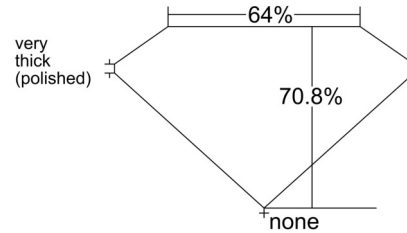

PROPORTIONS

Profile not to actual proportions