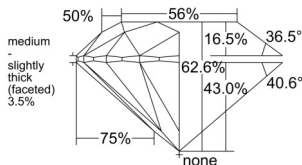

GIA®

FACSIMILE

GIA REPORT 5543799163

Verify this report at GIA.edu

GIA NATURAL DIAMOND DOSSIER®

March 12, 2026
GIA Report Number 5543799163
Shape and Cutting Style ..... Round Brilliant
Measurements ..... 4.67 - 4.69 x 2.93 mm

GRADING RESULTS

Carat Weight ..... 0.40 carat
Color Grade ..... E
Clarity Grade SI2
Cut Grade ..... Excellent

ADDITIONAL GRADING INFORMATION

Polish ..... Excellent
Symmetry ..... Excellent
Fluorescence ..... None
Clarity Characteristics ..... Cloud, Feather
Inscription(s): GIA 5543799163

PROPORTIONS

GRADING SCALES

GIA COLOR SCALE	GIA CLARITY SCALE	GIA CUT SCALE	
D	FLAWLESS	EXCELLENT	
E	INTERNALLY FLAWLESS		
F		VVS₁	VERY GOOD
G	VVS₂		
H	VS₁	GOOD	
I	VS₂		
J	SI₁	FAIR	
K	SI₂		
L	I₁	POOR	
M	I₂		
N	I₃		
O			
P			
Q			
R			
S			
T			
U			
V			
W			
X			
Y			
Z